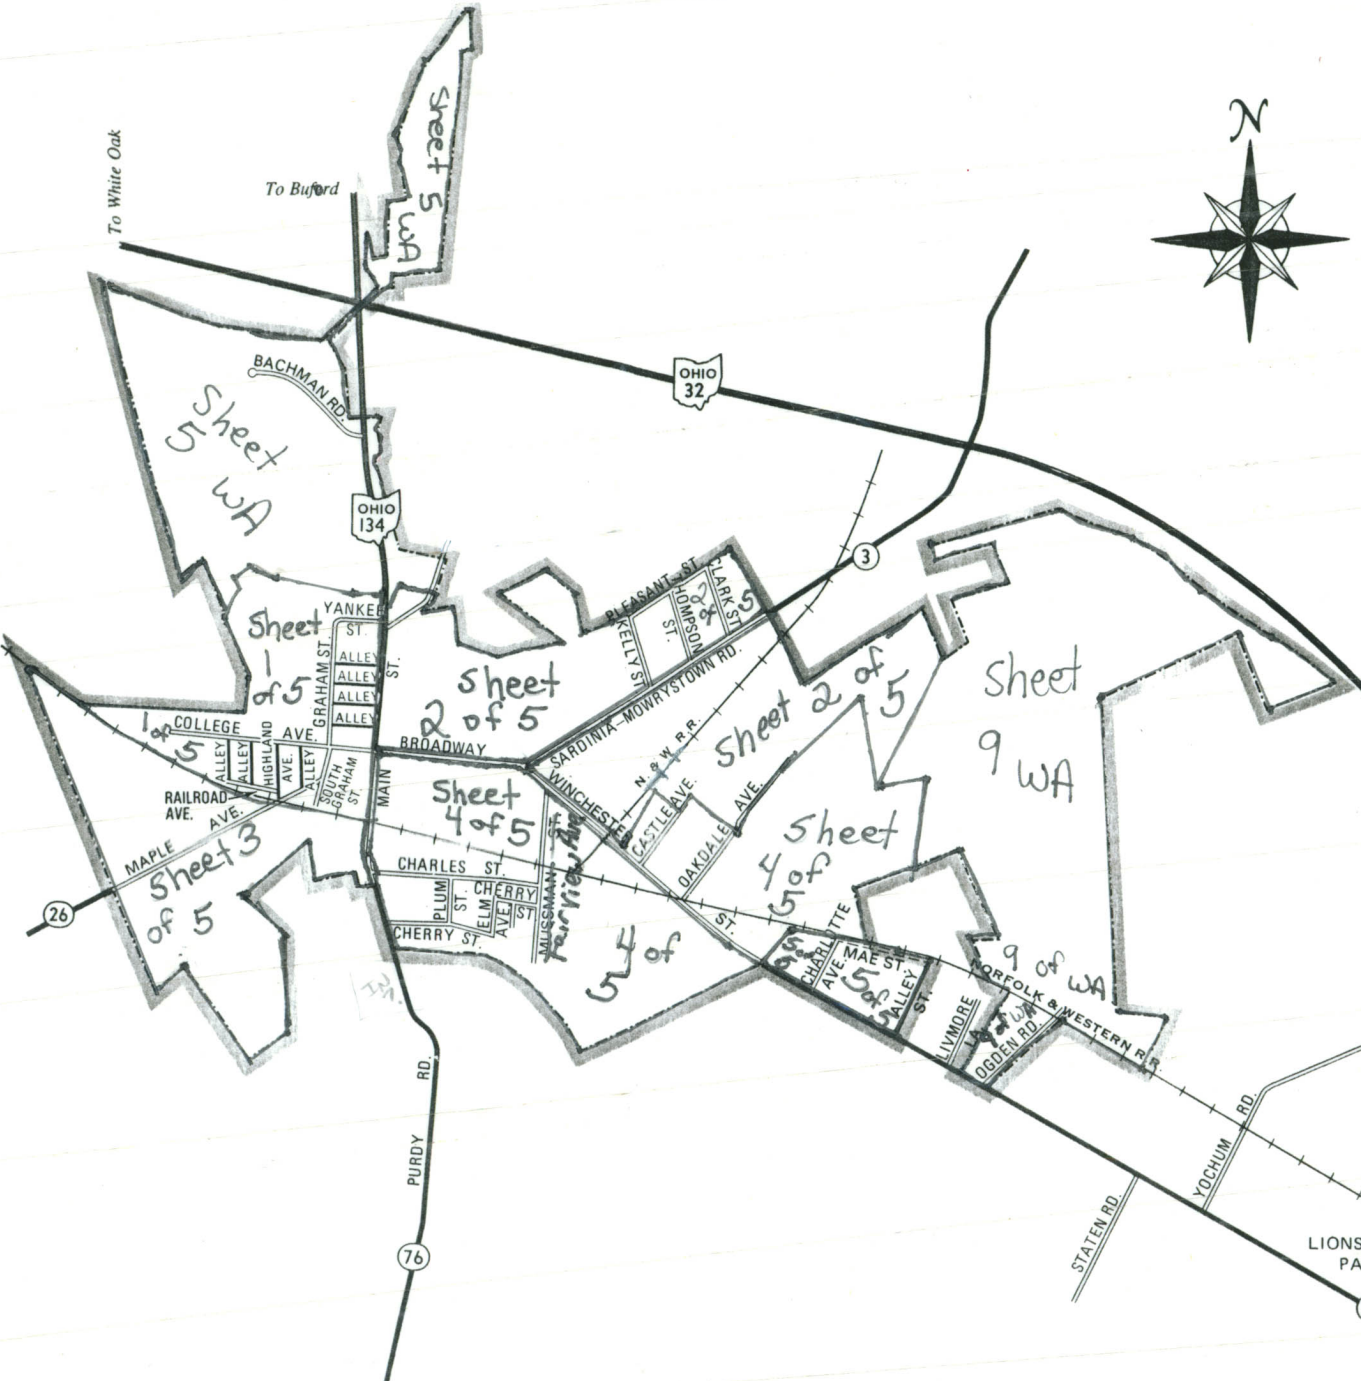

To White Oak

To Buford

OHIO 32

OHIO 134

3

To Macon

26

76

Sheet 4 of 5

Sheet 4 of 5

Sheet 9 of WA

Sheet 5 of 5

Sheet 5 of 5

SARDINIA

BACHMAN RD

YANKER ST
ALLEY
ALLEY
ALLEY
GRAHAM ST
SOUTH GRAM ST
MAIN ST

COLLEGE AVE
RAILROAD AVE
MAPLE AVE
HIGHLAND AVE
ALLEY
ALLEY

CHARLES ST
PLUM ST
CHERRY ST
CHERRY ST

PLEASANT ST
KELLY ST
CLARK ST
JIMMISON ST
SARDINIA-MOWRY TOWN RD

WINCHESTER
CASTLE AVE
DAKOTA AVE

CHARLOTTE AVE
MAE ST
ALLEY

LIVMORE
OGDEN RD
FOLK & WESTERN RR

STATEN RD
YOCUM RD

LIONS CLUE PARK