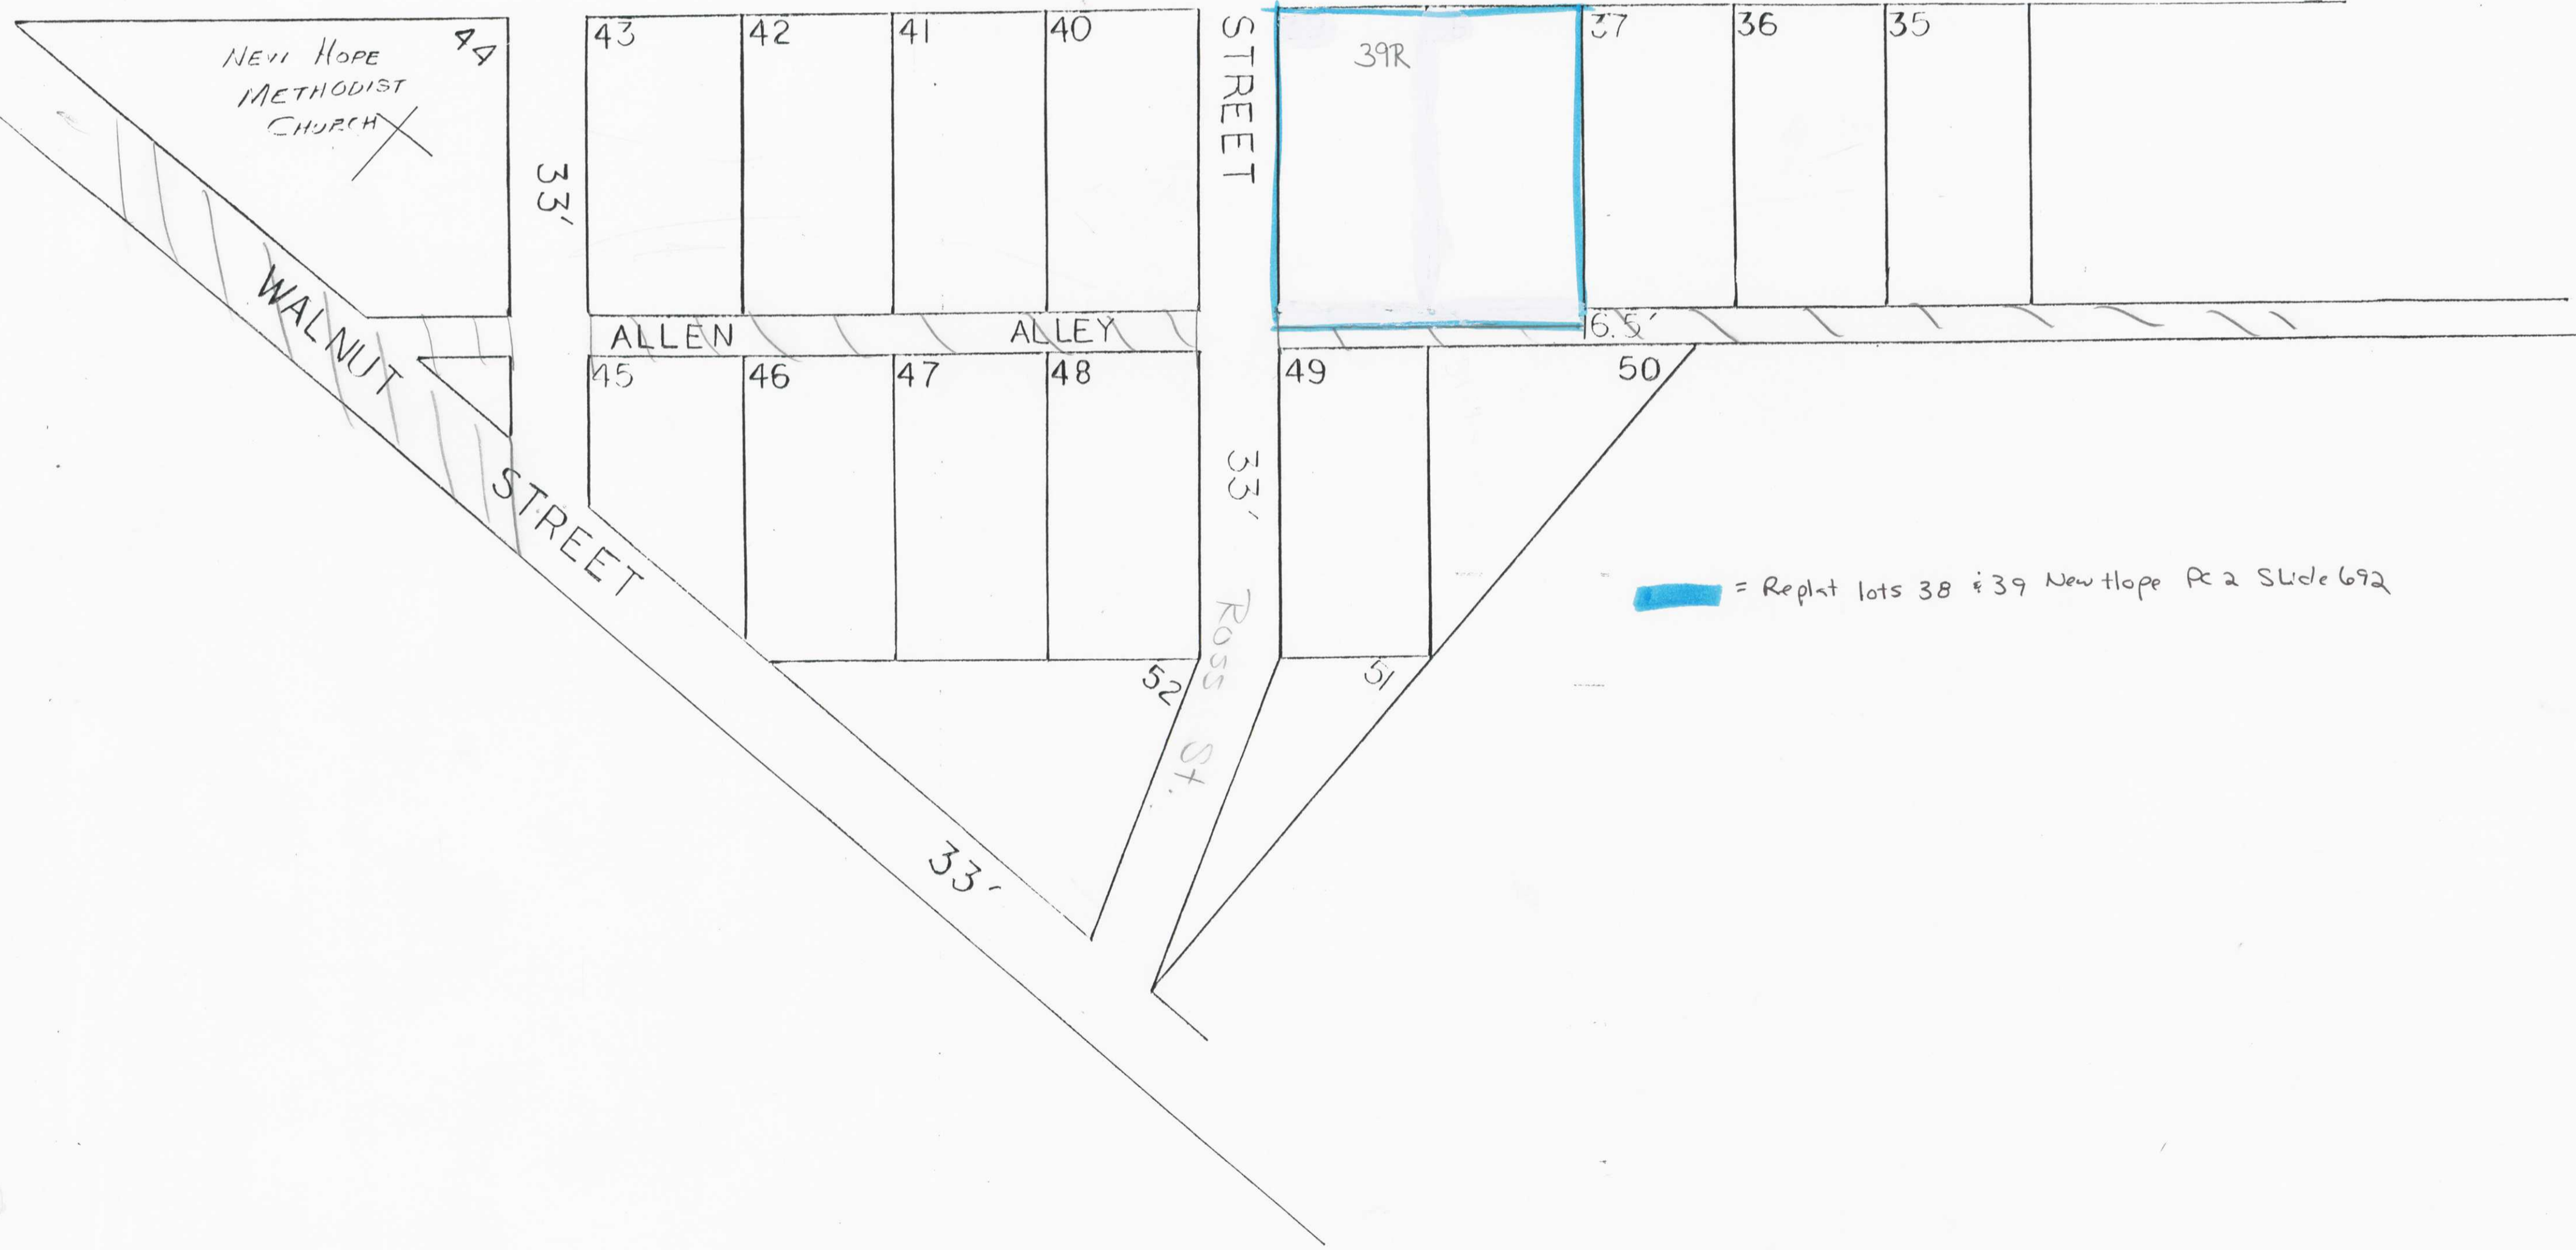

NEW HOPE

Vacated Allen Alley, 4pt. Walnut St, Com. Jo. 38, Page 205

1" = 50'

MARKET STREET 49.5'  
New Hope - White Oak Station Rd.

= Replat lots 38 & 39 New Hope R2 Slide 692