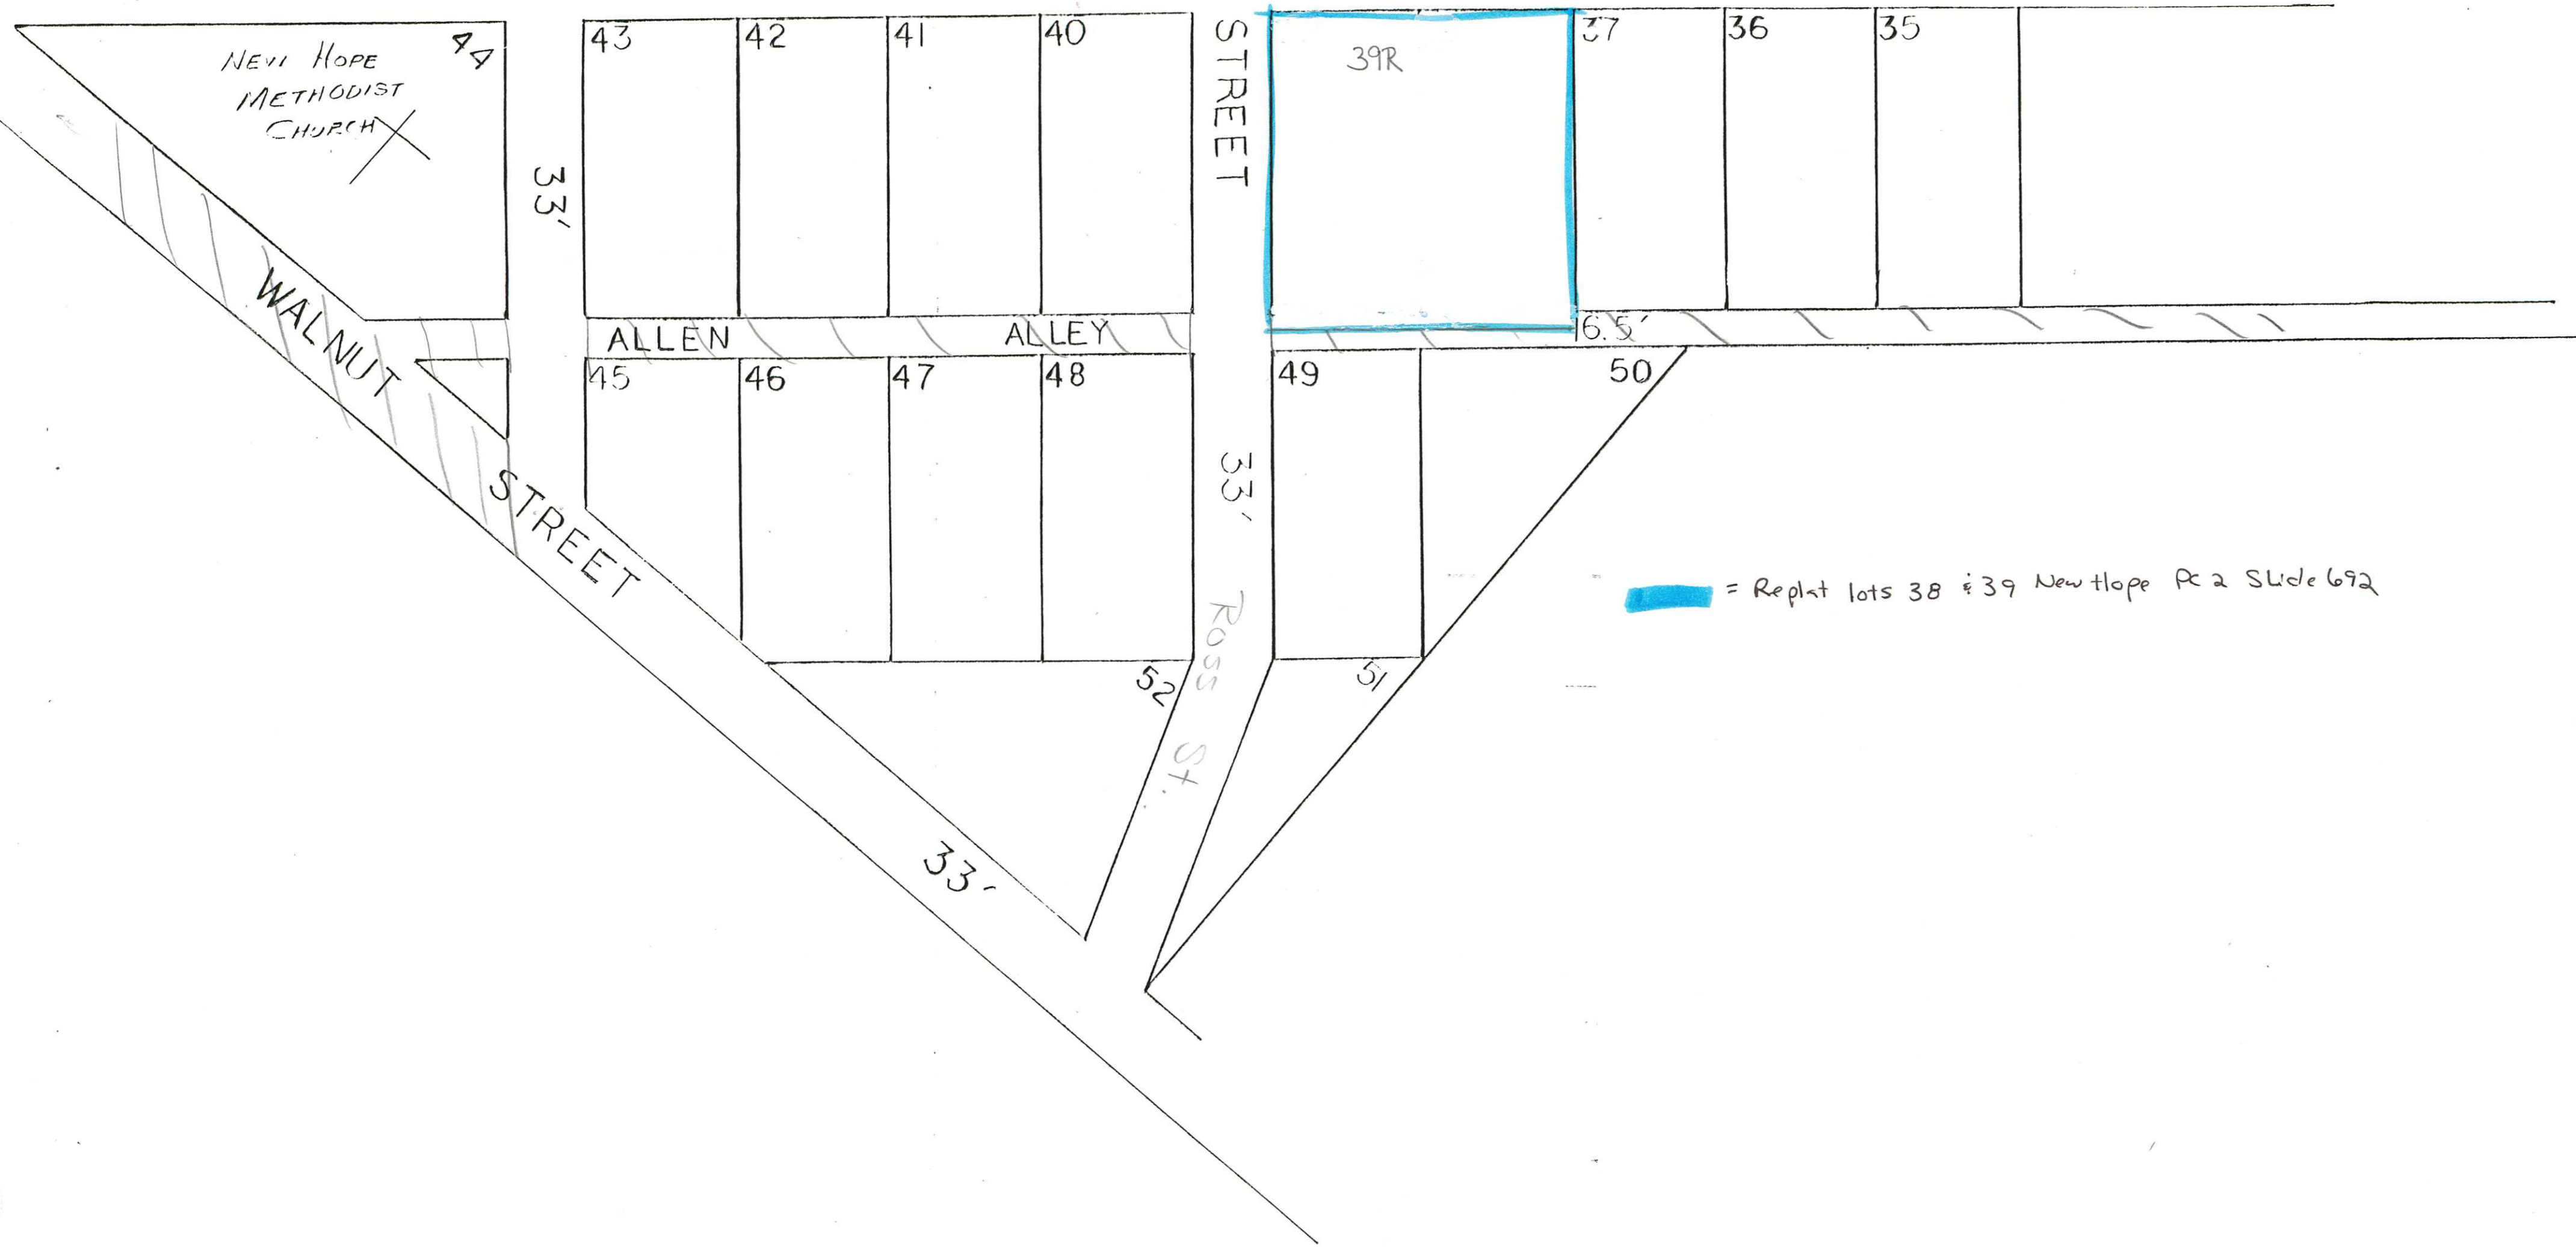

NEW HOPE

Vacated Allen Alley, 4pt. Walnut St. Com. Jo. 38, Page 265

1" = 50'

MARKET STREET 49.5'
New Hope - White Oak Station Rd.

= Replat lots 38 & 39 New Hope PC 2 Slide 692